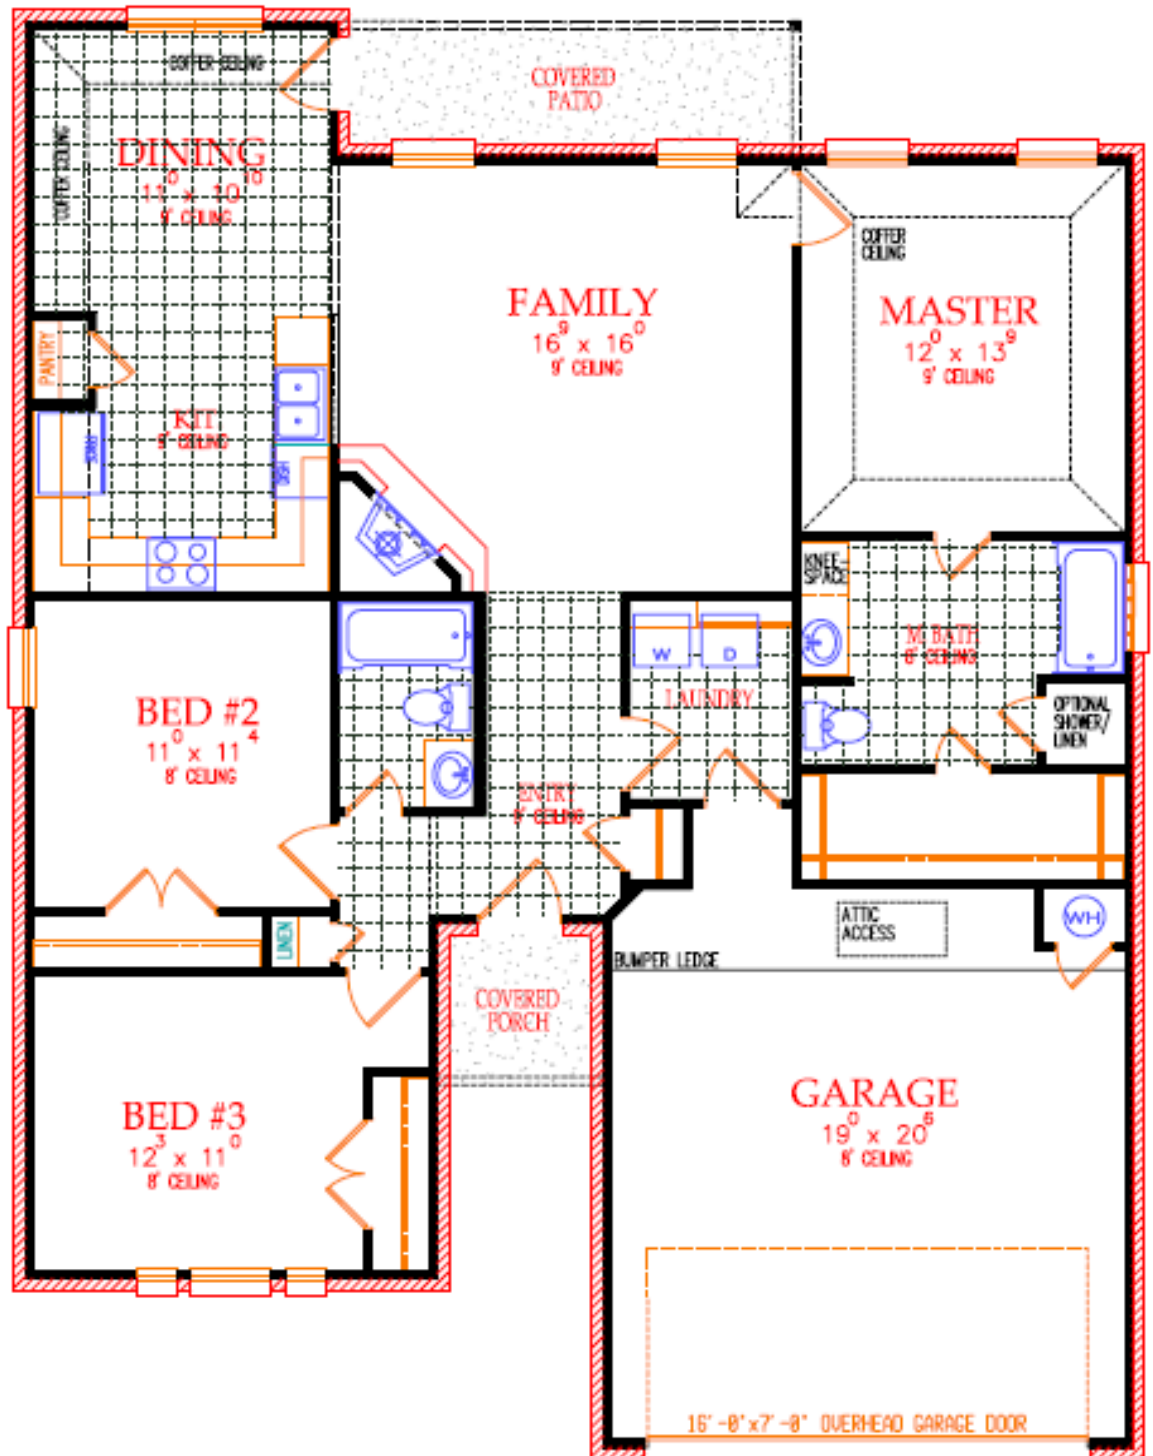

THE SABINE

1459 Sq. Ft.
41'-9" Wide x 53'-11" Deep

Features:

Spacious Kitchen and Dining

Beautiful Tiled Entry

Large Master Bath with Walk-In Closet

Covered Patio

rjlegend@clearwire.net