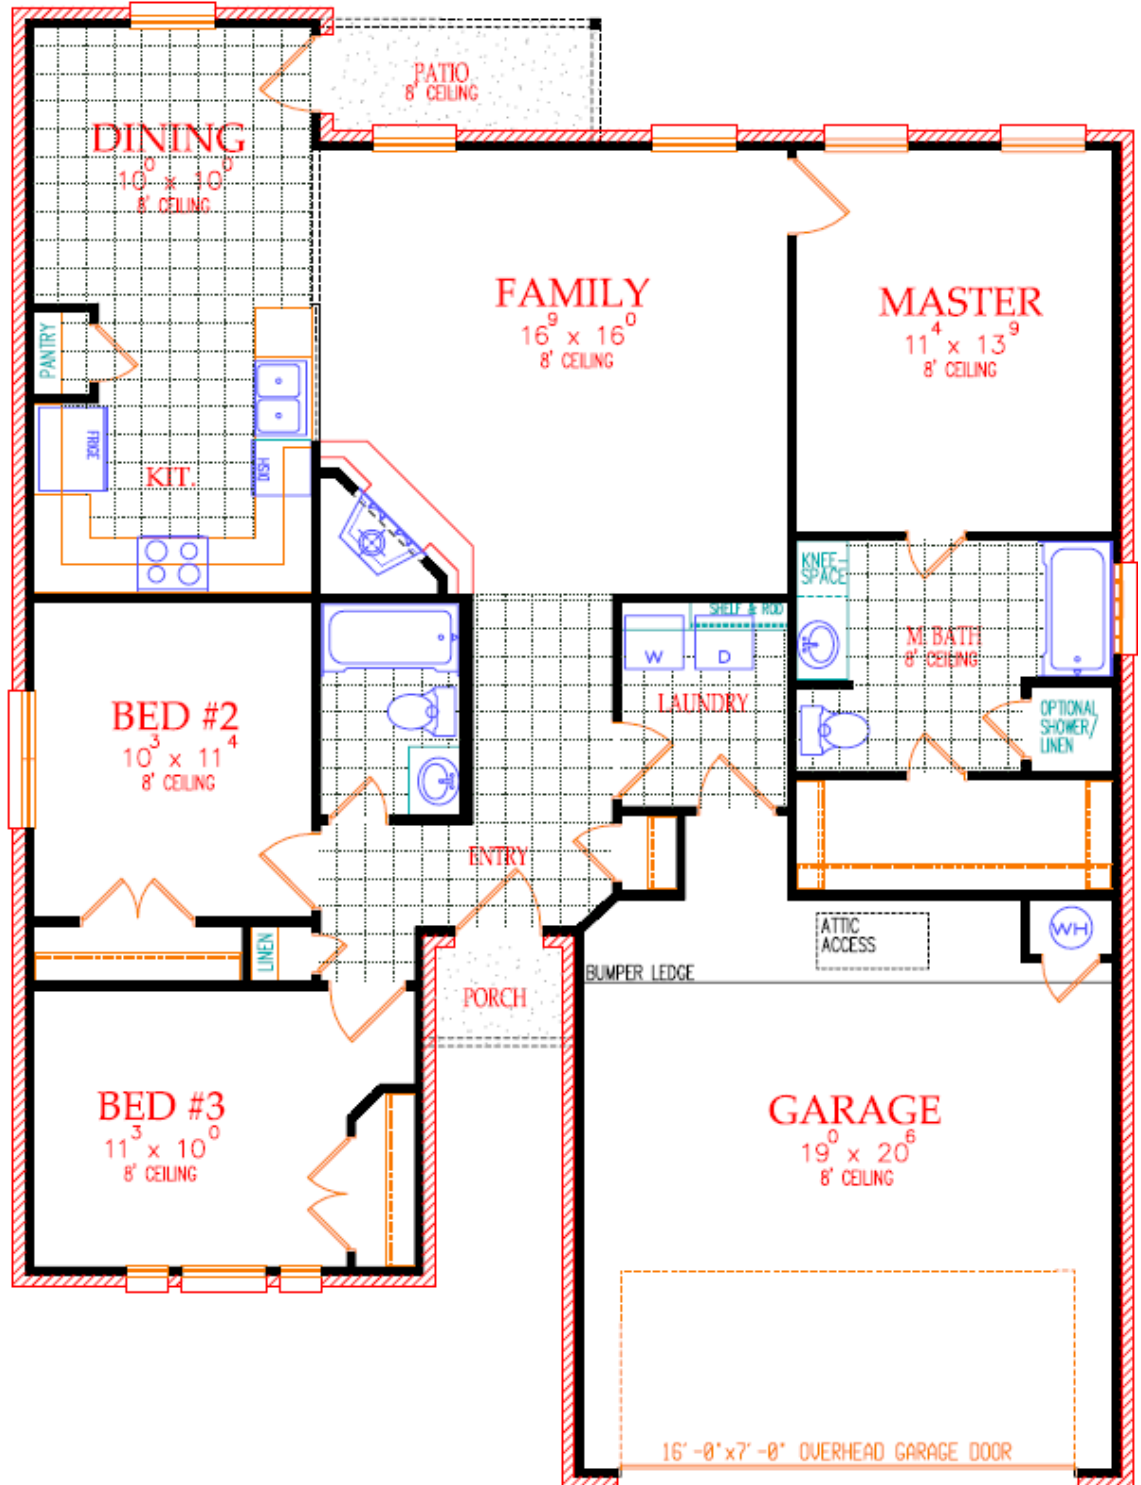

The PECOS

1370 Sq. Ft.
40'-1" Wide x 53'4" Deep

Features:

- Large Kitchen with Lots of Counterspace
- Isolated Master Suite
- Large Walk-In Closet
- Beautiful Tiled Entry
- Lots of Storage

rjlegend@clearwire.net