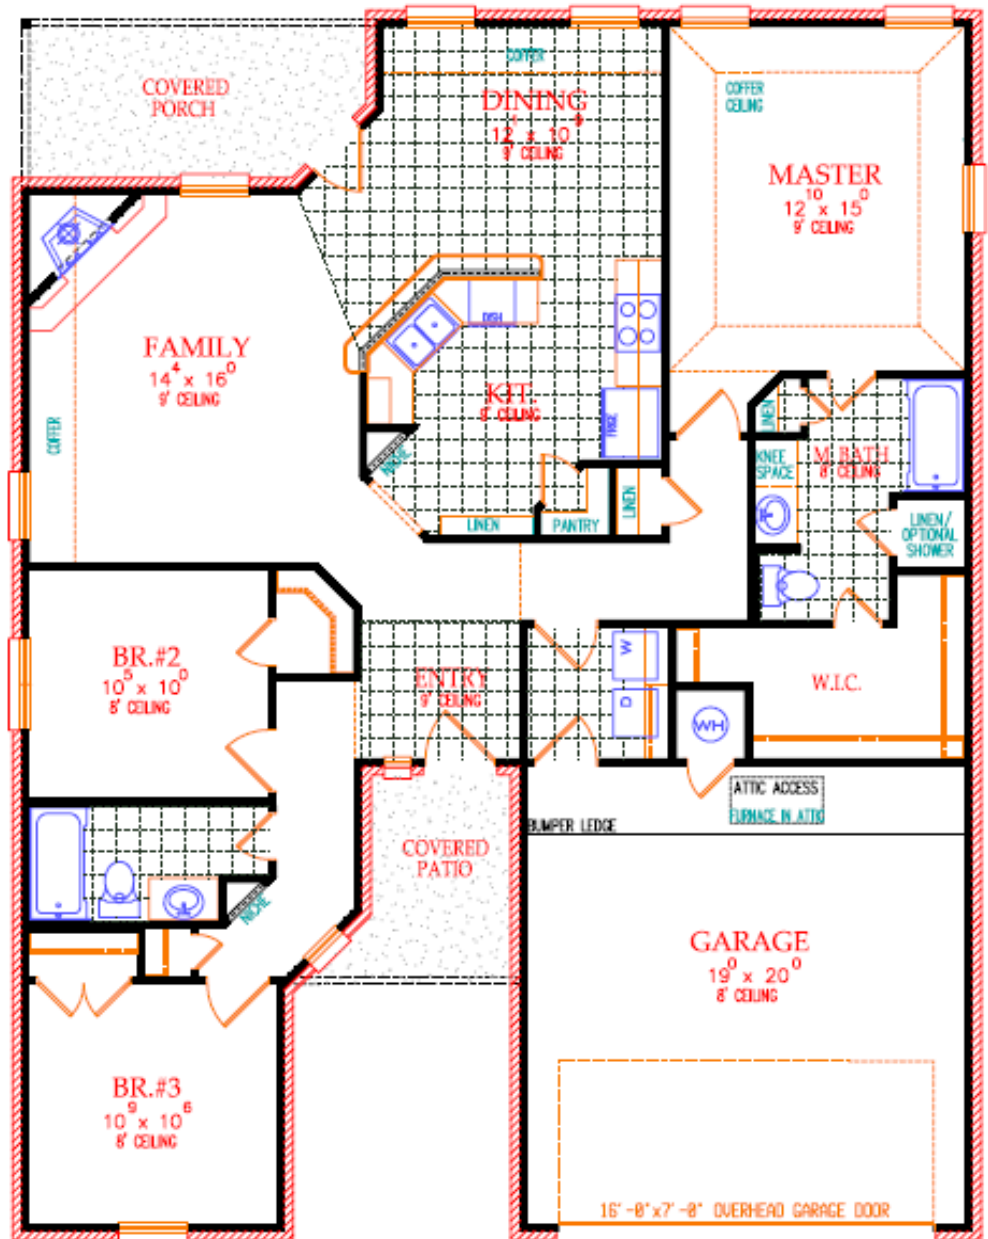

THE BRAZOS

1552 Sq. Ft.
42'-0" Wide x 53'-9" Deep

Features:

- One of our best sellers
- Open Floor Plan
- Large Kitchen with Walk-In Pantry
- Beautiful Custom Cabinets
- Isolated Master Bedroom
- Large Walk-In Master Closet
- Model Home in Parkside Place